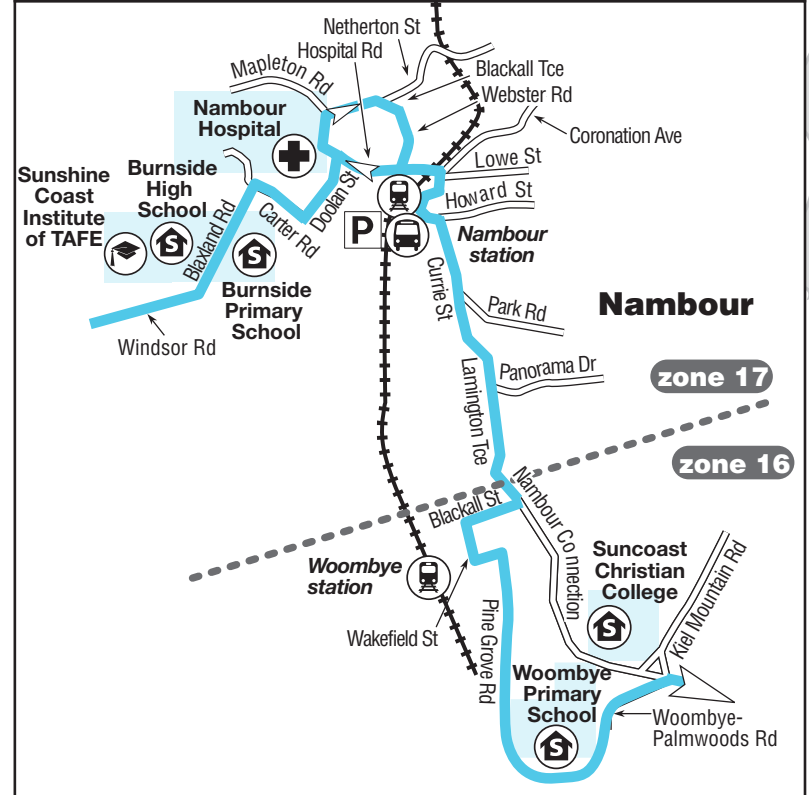

**sunbus**  
 your Sunshine Coast bus operator

Great state. Great opportunity.

zone 16

zone 17

Route continues to Nambour - refer to inset

### Key

- route 610
- zone boundary
- train station
- bus station
- shopping centre
- school
- university/TAFE
- tourist attraction
- park 'n' ride

## Monday to Friday

showing route number	610	610	610	610	610	610	610	610	610	610	610	610
<b>major stops</b>	<b>am</b>											
Nambour TAFE	6.20	6.50	7.20	7.50	8.20	8.50	9.20	9.50	10.20	10.50	11.20	11.50
Nambour General Hospital	6.25	6.55	7.25	7.55	8.25	8.55	9.25	9.55	10.25	10.55	11.25	11.55
Nambour station	6.30	7.00	7.30	8.00	8.30	9.00	9.30	10.00	10.30	11.00	11.30	12.00
Woombye, Wakefield St	6.37	7.07	7.37	8.07	8.37	9.07	9.37	10.07	10.37	11.07	11.37	12.07
The Big Pineapple	6.42	7.12	7.42	8.12	8.42	9.12	9.42	10.12	10.42	11.12	11.42	12.12
Kuluin, Main Rd	6.49	7.19	7.49	8.19	8.49	9.19	9.49	10.19	10.49	11.19	11.49	12.19
Maroochydore High School	6.55	7.25	7.55	8.25	8.55	9.25	9.55	10.25	10.55	11.25	11.55	12.25
Maroochydore station	7.05	7.35	8.05	8.35	9.05	9.35	10.05	10.35	11.05	11.35	12.05	12.35

## Sunday & public holidays\*

showing route number	610	610	610	610	610	610	610	610	610	610	610	610
<b>major stops</b>	<b>am</b>					<b>pm</b>						
Maroochydore station, platform 2	7.57	8.57	9.57	10.57	11.57	12.57	1.57	2.57	3.57	4.57	5.57	6.57
Maroochydore High School	8.05	9.05	10.05	11.05	12.05	1.05	2.05	3.05	4.05	5.05	6.05	7.05
Kuluin, Main Rd	8.11	9.11	10.11	11.11	12.11	1.11	2.11	3.11	4.11	5.11	6.11	7.11
The Big Pineapple	8.18	9.18	10.18	11.18	12.18	1.18	2.18	3.18	4.18	5.18	6.18	7.18
Woombye, Wakefield St	8.24	9.24	10.24	11.24	12.24	1.24	2.24	3.24	4.24	5.24	6.24	7.24
Nambour station	8.35	9.35	10.35	11.35	12.35	1.35	2.35	3.35	4.35	5.35	6.35	7.35
Nambour General Hospital	8.38	9.38	10.38	11.38	12.38	1.38	2.38	3.38	4.38	5.38	6.38	7.38
Nambour TAFE	8.45	9.45	10.45	11.45	12.45	1.45	2.45	3.45	4.45	5.45	6.45	7.45