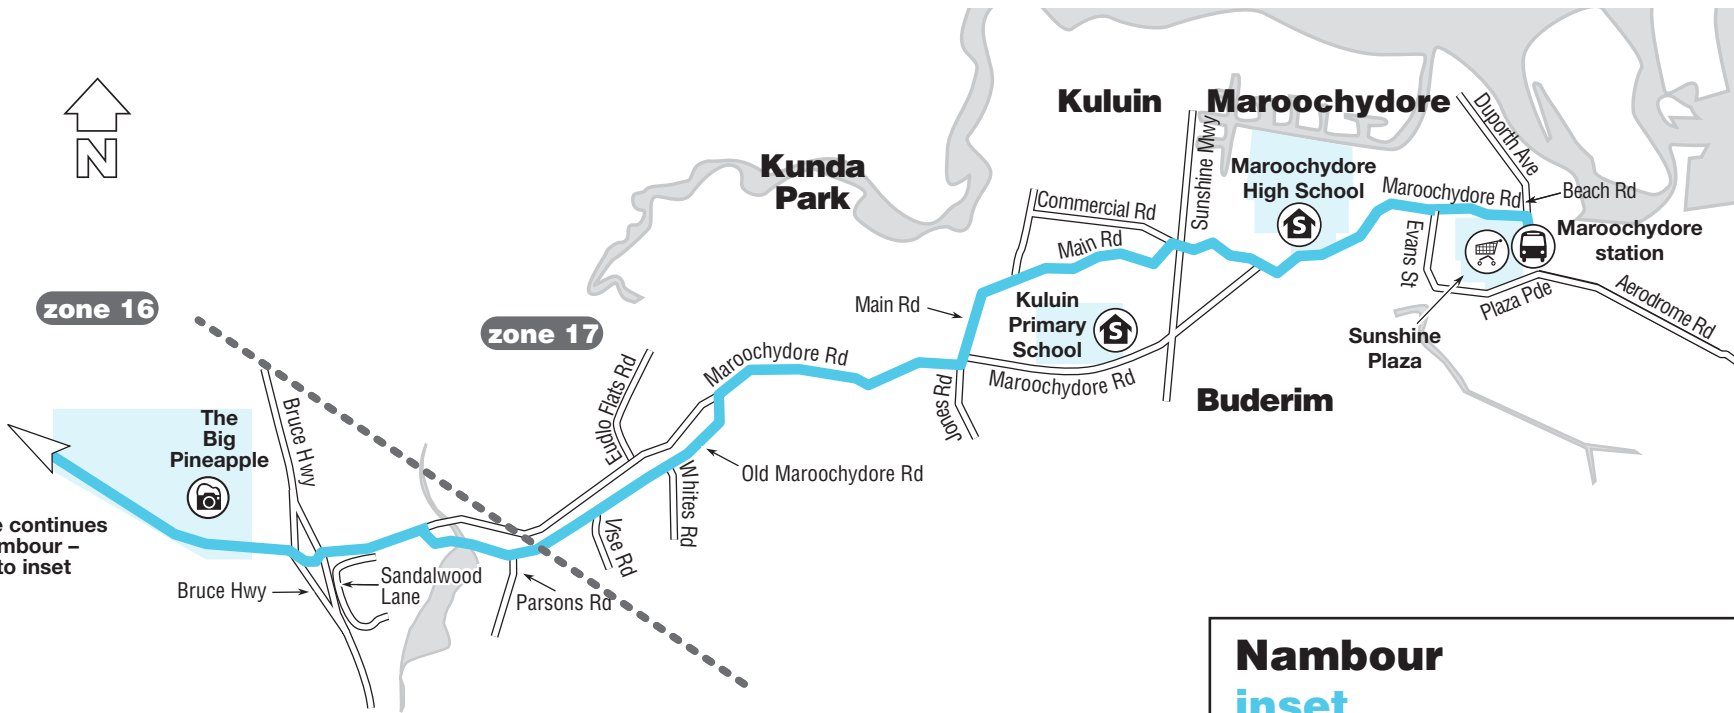

**sunbus**  
 your Sunshine Coast bus operator

Great state. Great opportunity.

zone 16

zone 17

Route continues to Nambour - refer to inset

### Key

- route 610
- zone boundary
- train station
- bus station
- shopping centre
- school
- university/TAFE
- tourist attraction
- park 'n' ride